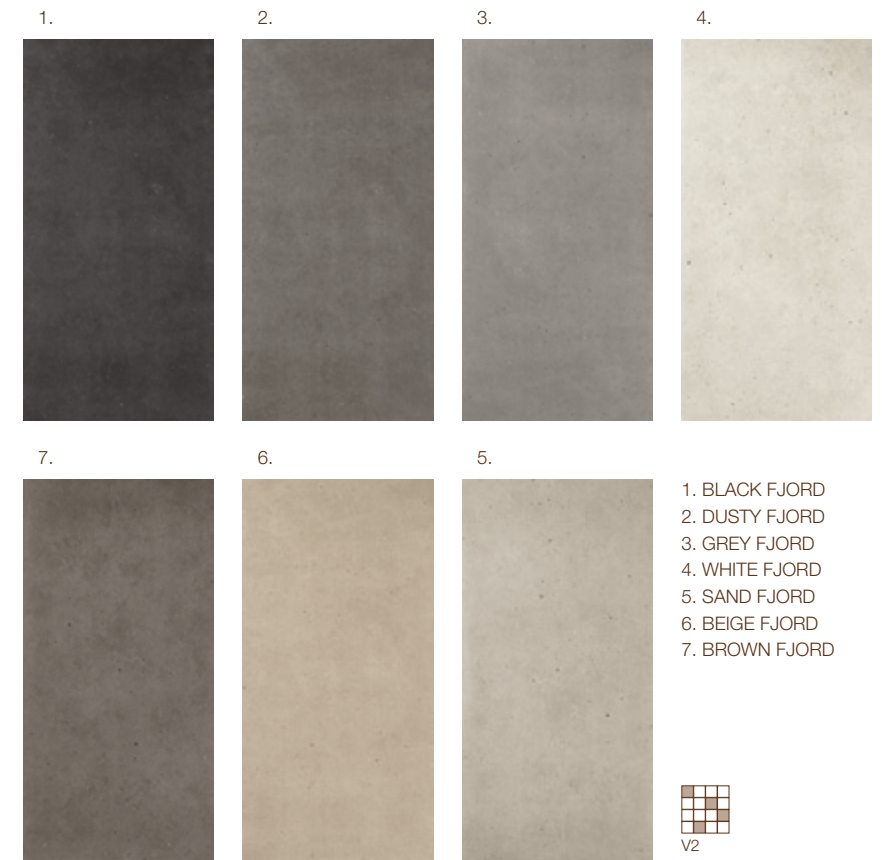

floor: Sand Fjord / 120x60x2 cm - 48"x24"x1 inc..

floor: Brown Fjord / 60x60 cm - 24"x24" inc.

FJORD & MAXIMUM

floor: Beige Fjord MAXIMUM/ 300x100 cm - 120"x40" in

floor: Grey Fjord / 120x60 cm - 48"x24" in

floor: White Fjord MAXIMUM/ 300x100 cm - 120"x40" in

	6 mm	8 mm	11 mm	11 mm	20 mm
	Semilucidato Honed Semi-matt Semi-lustré Semisatinado	Semilucidato Honed Semi-matt Semi-lustré Semisatinado	Semilucidato Honed Semi-matt Semi-lustré Semisatinado	Strutturato Slate Strukturert Structuré Rugoso	Strutturato Slate Strukturert Structuré Rugoso
300x100 cm 120"x40" in	1-2-3-4-5				
150x100 cm 60"x40" in	1-2-3-4-5				
100x100 cm 40"x40" in	1-2-3-4-5				
120x60 cm 48"x24" in		1-2-3-4-5 6-7	1-2-3-4-5 6-7	2-3-5	2-3-5
60x60 cm 24"x24" in		1-2-3-4-5 6-7	1-2-3-4-5 6-7	2-3-5	2-3-5
60x30 cm 24"x12" in		1-2-3-4-5 6-7	1-2-3-4-5 6-7	2-3-5	